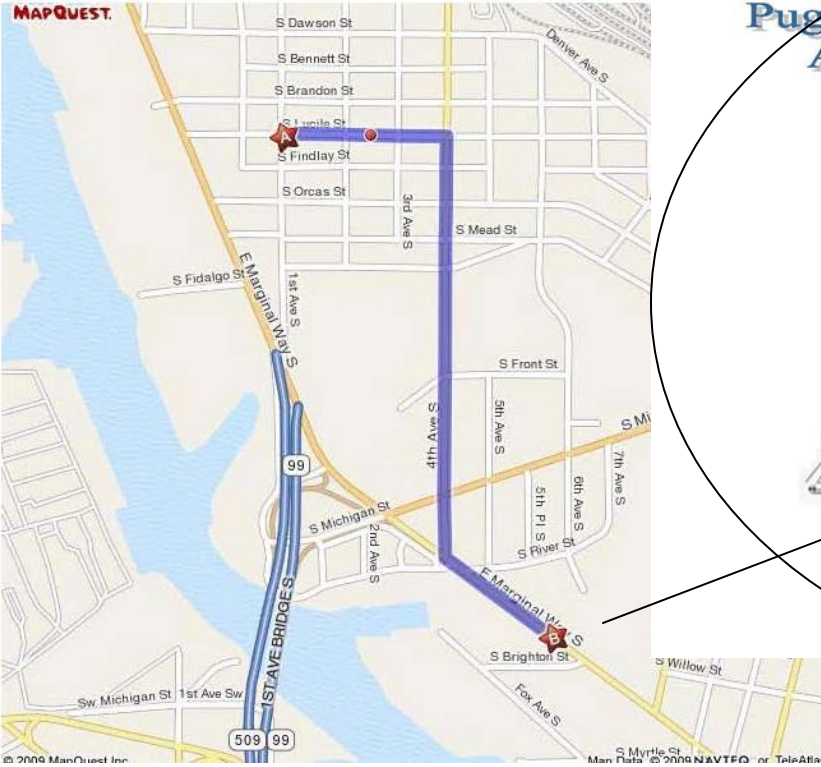

# We Move Nov 9

### X We're in B113

**Follow Lucile to 4<sup>th</sup> S - turn R onto E Marginal Way S - turn L to 6770 - turn L into Georgetown Campus of South Seattle Community College**