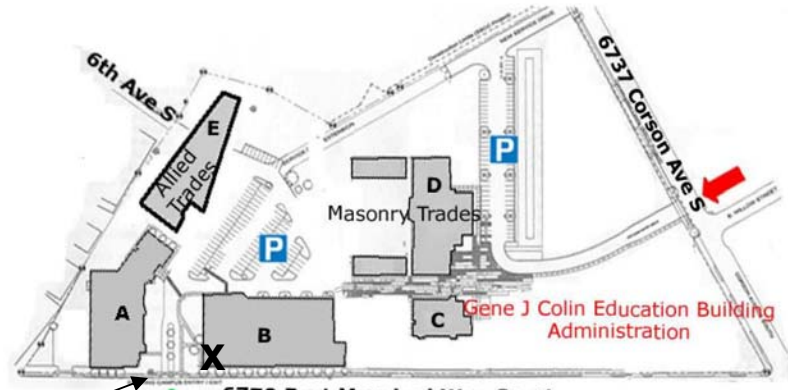

SSCC Georgetown Campus
Puget Sound Industrial Excellence Center/Apprenticeship & Education Center
6737 Corson Avenue South, Seattle, WA 98108-3450
Site Phone: 206-764-5350

X We're in B113

Follow Lucile to 4th S - turn R onto E Marginal Way S - turn L to 6770 - turn L into Georgetown Campus of South Seattle Community College